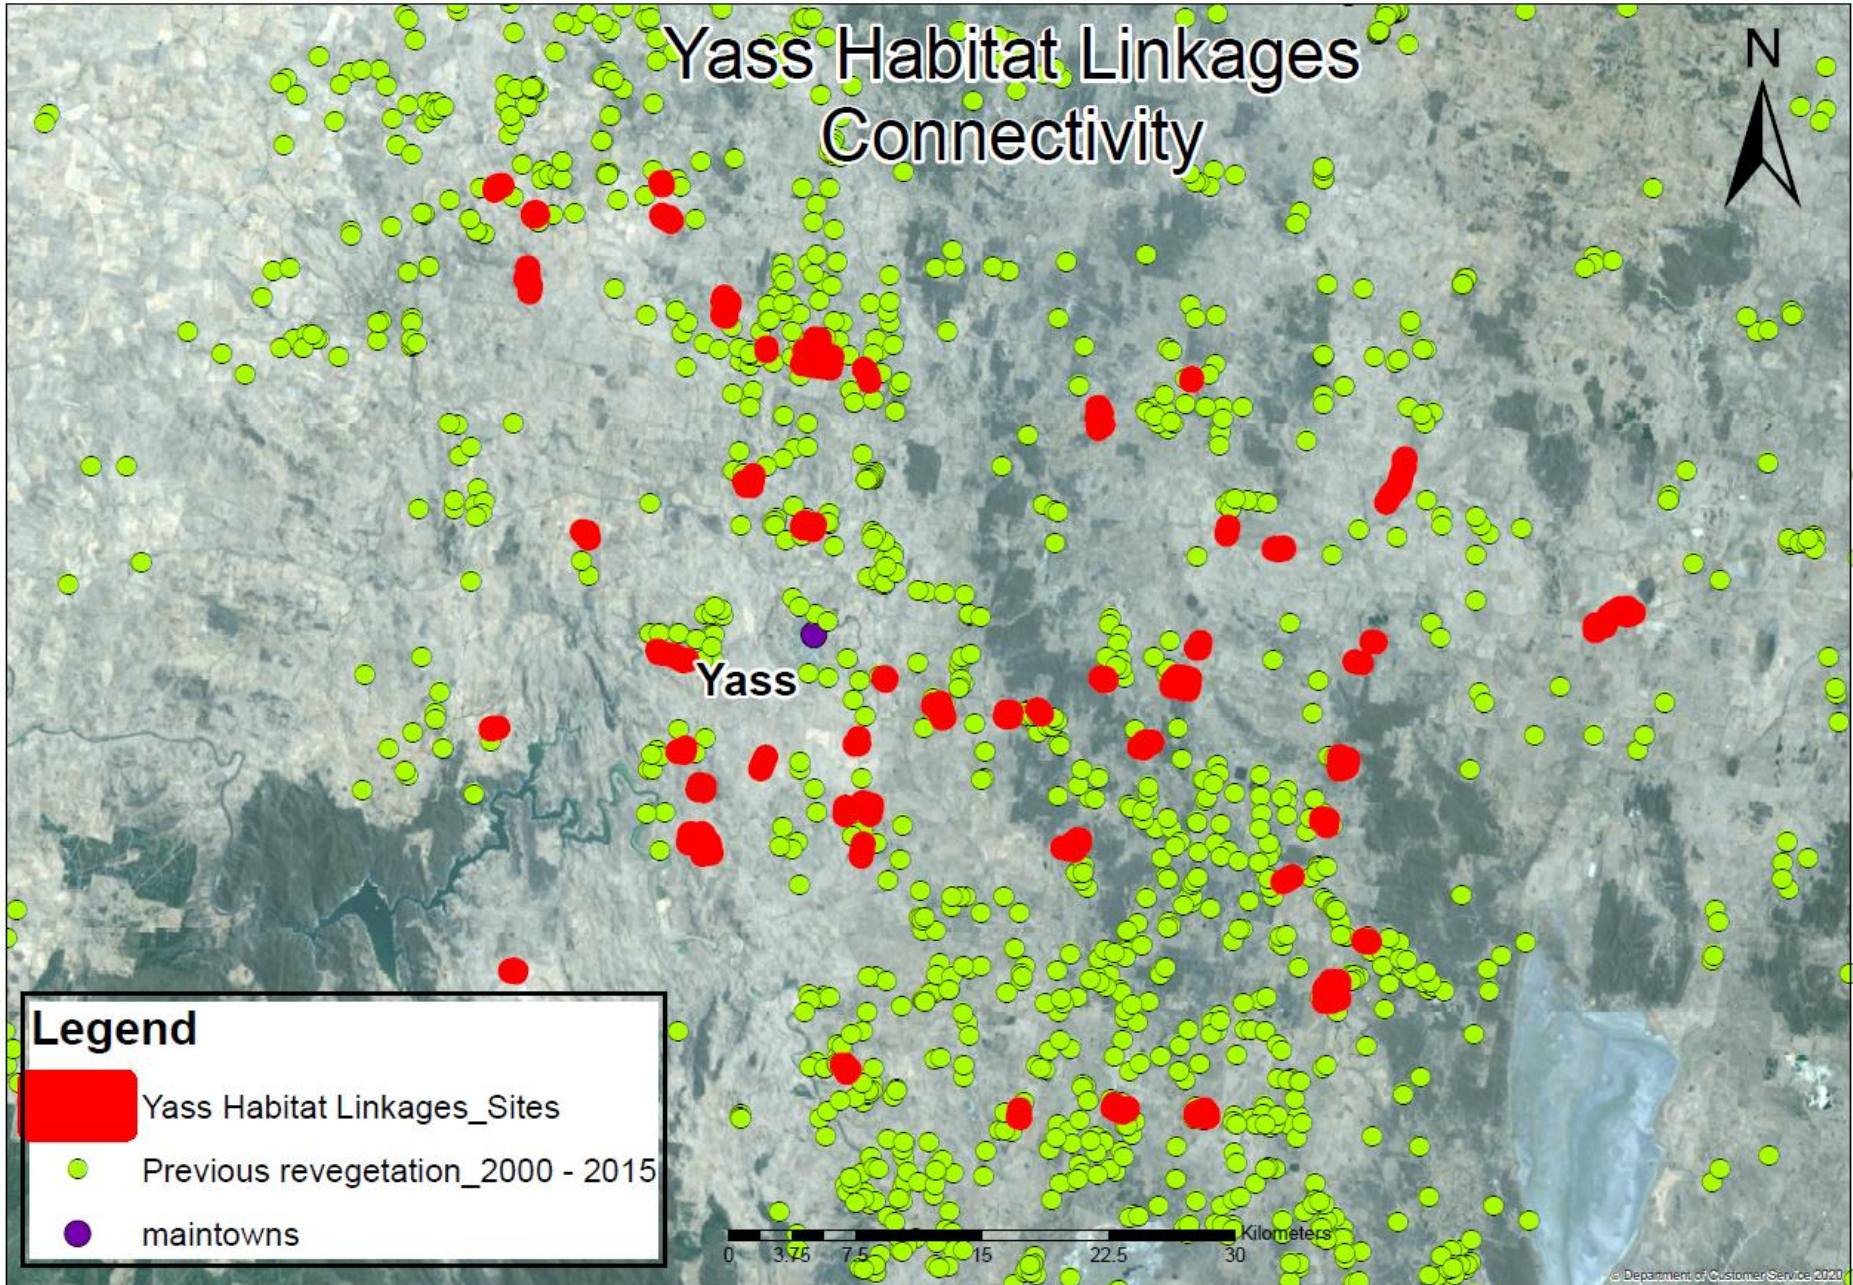

Achievements - Connectivity